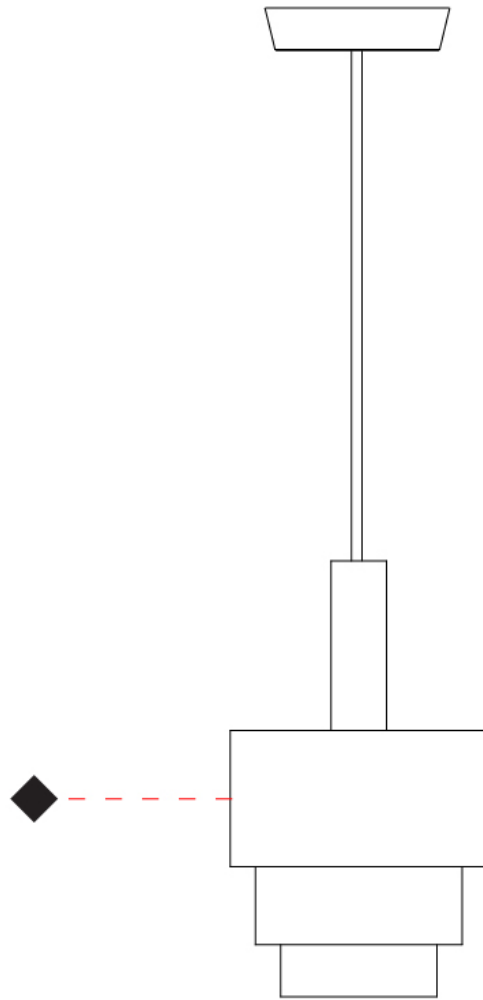

REFLECTIONS SUSPENSION

D51048-

PROJECT

TYPE

SPECIFIER

QUANTITY

DATE