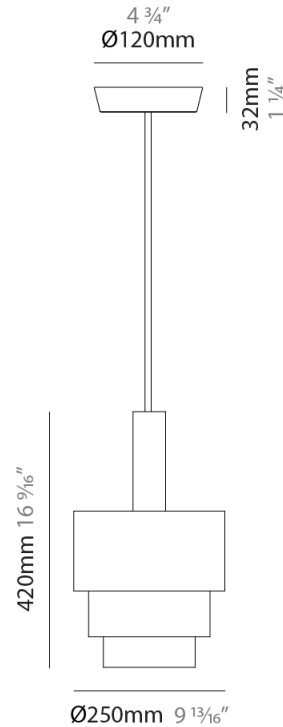

PROJECT	_____
TYPE	_____
SPECIFIER	_____
QUANTITY	_____
DATE	_____

REFLECTIONS SUSPENSION

D51048-

base number   Finish
Options

1. To build a product code in our configurator select the specify button on the base model # product page
2. To build a manual product code on this datasheet choose from the options listed below in blue font and add the suffix to the base model #

GENERAL

Series: Reflections
Brand: Fambuena
Division: Design
Mounting Type: Suspension
Mounting Location: Ceiling
Subcategory: Pendant

PHYSICAL

Shape: Abstract
Diameter (mm): 250
Diameter (in): 9 ¹³/₁₆
Height (mm): 420
Height (in): 16 ⁹/₁₆
Light Distribution: Direct
Fixture Finish: [BRA](#) / [PWT](#) / [WHI](#)
Fixture Material: Brass and Natural Ash Wood
Cable Details: Cable length 2000mm / 79"

ELECTRICAL

Lamp Type: LED
Total Output Wattage (W): 17
Dimming: Non-Dimmable
Driver Included: Yes
Driver Location: Integrated
Driver Type: Constant Current - 120Vac
Driver Class: Class 2
Input Voltage (V): 120 - 277
Constant Current (MA): 500
Upon Request: 0-10Vdc dimming / Phase dimming 120Vac / Non-dimming 120/277Vac

LED

Color Temperature (°K): 2700
Nominal Lumen (lm): 1550
CRI: >80 CRI
Lamp Life (hrs): 50000

OPTICAL

RATINGS AND CERTIFICATIONS

Certified By: Certified for North American Standards
IP rating: IP20